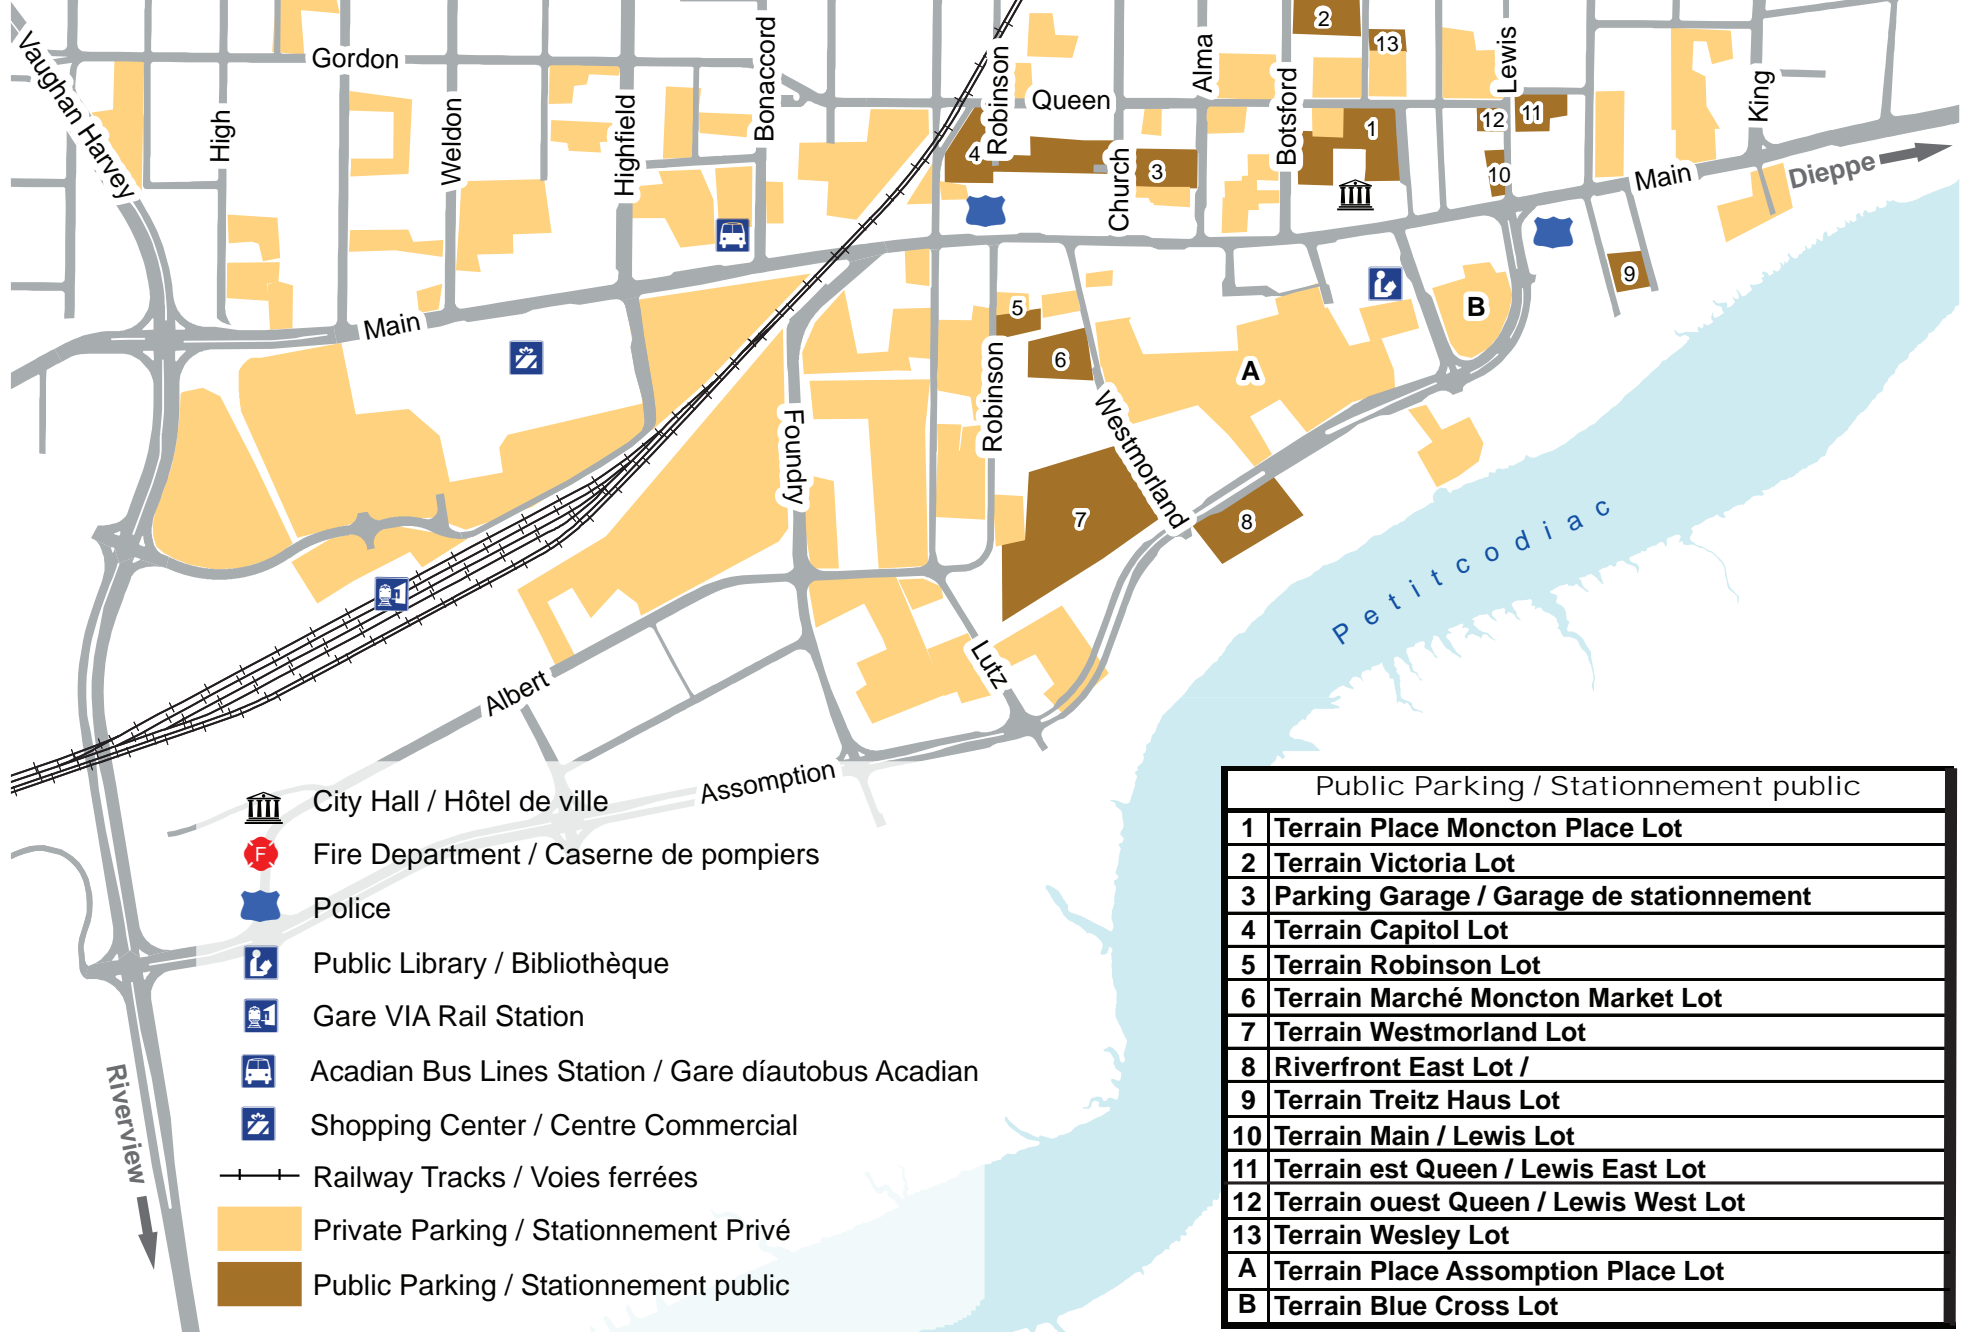

# Downtown Parking Areas

## Zones de stationnement au centre-ville

-  City Hall / Hôtel de ville
-  Fire Department / Caserne de pompiers
-  Police
-  Public Library / Bibliothèque
-  Gare VIA Rail Station
-  Acadian Bus Lines Station / Gare d'autobus Acadian
-  Shopping Center / Centre Commercial
-  Railway Tracks / Voies ferrées
-  Private Parking / Stationnement Privé
-  Public Parking / Stationnement public

Public Parking / Stationnement public	
1	Terrain Place Moncton Place Lot
2	Terrain Victoria Lot
3	Parking Garage / Garage de stationnement
4	Terrain Capitol Lot
5	Terrain Robinson Lot
6	Terrain Marché Moncton Market Lot
7	Terrain Westmorland Lot
8	Riverfront East Lot /
9	Terrain Treitz Haus Lot
10	Terrain Main / Lewis Lot
11	Terrain est Queen / Lewis East Lot
12	Terrain ouest Queen / Lewis West Lot
13	Terrain Wesley Lot
A	Terrain Place Assomption Place Lot
B	Terrain Blue Cross Lot